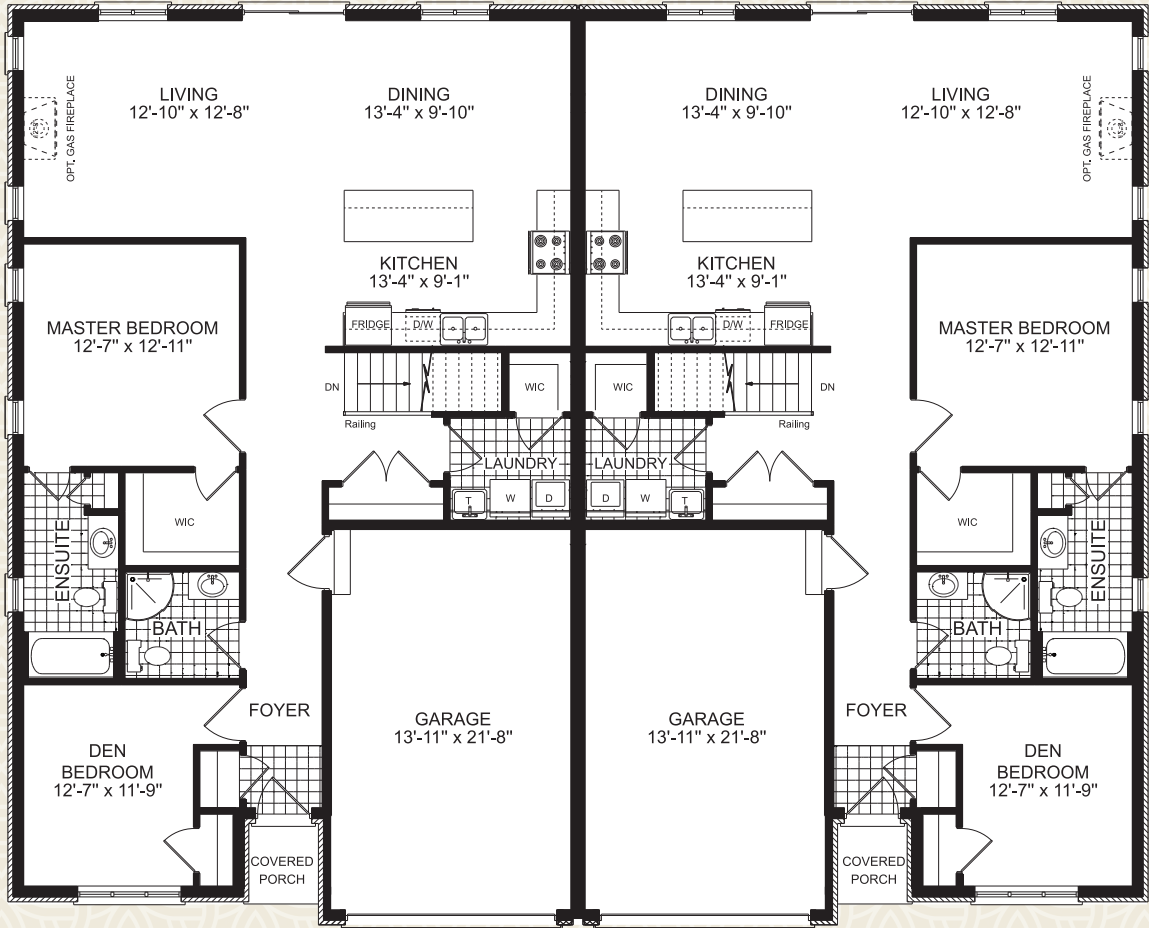

O'
MALLEY
H O M E S

SEMI

1387 Sq.Ft

3 Bedroom 3 Bath

SEMI

3 Bedroom 2 Bath
1387 Total Finished Area

MAIN FLOOR 1387 SQ.FT.
UNIT 12

MAIN FLOOR 1387 SQ.FT.
UNIT 11