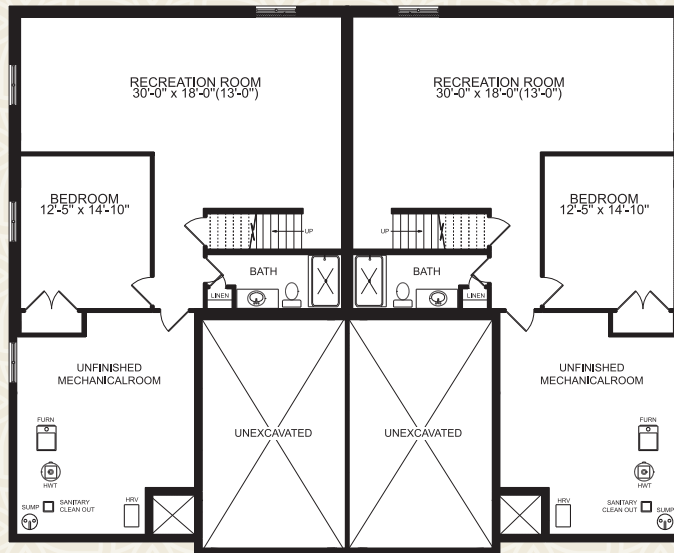

O'
MALLEY
H O M E S

SEMI

1387 Sq.Ft

3 Bedroom 3 Bath

SEMI

3 Bedroom 2 Bath
1387 Total Finished Area

MAIN FLOOR 1387 SQ.FT.
UNIT 12

MAIN FLOOR 1387 SQ.FT.
UNIT 11